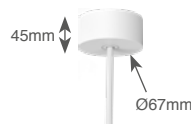

# Titan 140 Cone

Technical Datasheet

General	
Type	Surface Mounted
Material	Aluminium
Lamp Type	COB LED
Adjustable	Yes (40°/359°)
Dimmable	No
Cooling	Passive
Energy Class	A++
Weight	590g
Photobiol. Safety	RG1
Class (luminaire)	class I

0000.AA.00.000.XX

28 - 28° Reflector - 0000.28.00.000.00-0  
40 - 40° Reflector - 0000.40.00.000.00-0

Available colors - 0000.00.00.000.XX-0  
Other RAL colors on request

<b>01</b> 	<b>03</b> 	<b>18</b> 	<b>25</b> 	<b>11</b> 	<b>16</b> 	<b>24</b> 	<b>15</b> 
---------------	---------------	---------------	---------------	---------------	---------------	---------------	---------------

Luminaire color white: white cable  
Luminaire color black, brown, gold, copper, corten: black cable  
Luminaire color grey, anthracite: grey cable

**Suspension set 2000mm**

White 2000mm - 3x0.75mm <sup>2</sup>	103.03.01-2
White 2000mm - 5x0.75mm <sup>2</sup>	103.05.01-2
Black 2000mm - 3x0.75mm <sup>2</sup>	103.03.03-2
Black 2000mm - 5x0.75mm <sup>2</sup>	103.05.03-2
Grey 2000mm - 3x0.75mm <sup>2</sup>	103.03.18-2
Grey 2000mm - 5x0.75mm <sup>2</sup>	103.05.18-2